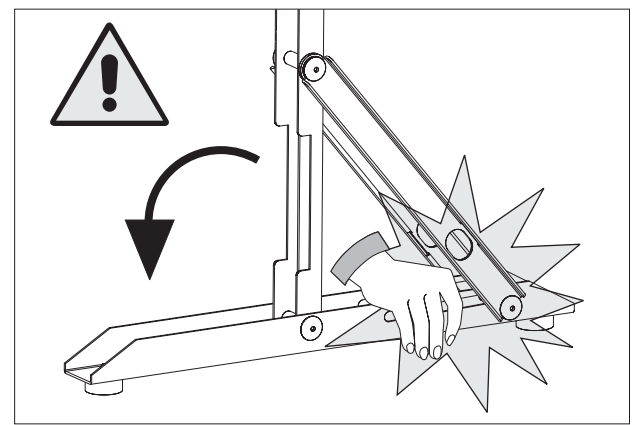

# TS6 Table Stand for the SMART Board™ 640 Interactive Whiteboard

1

2

**SMART Technologies Inc.**  
1207 – 11 Avenue SW, Suite 300  
Calgary, AB T3C 0M5  
CANADA  
Support +1.403.228.5940  
or Toll Free 1.866.518.6791 (Canada/U.S.)  
Support Fax +1.403.806.1256  
support@smarttech.com www.smarttech.com