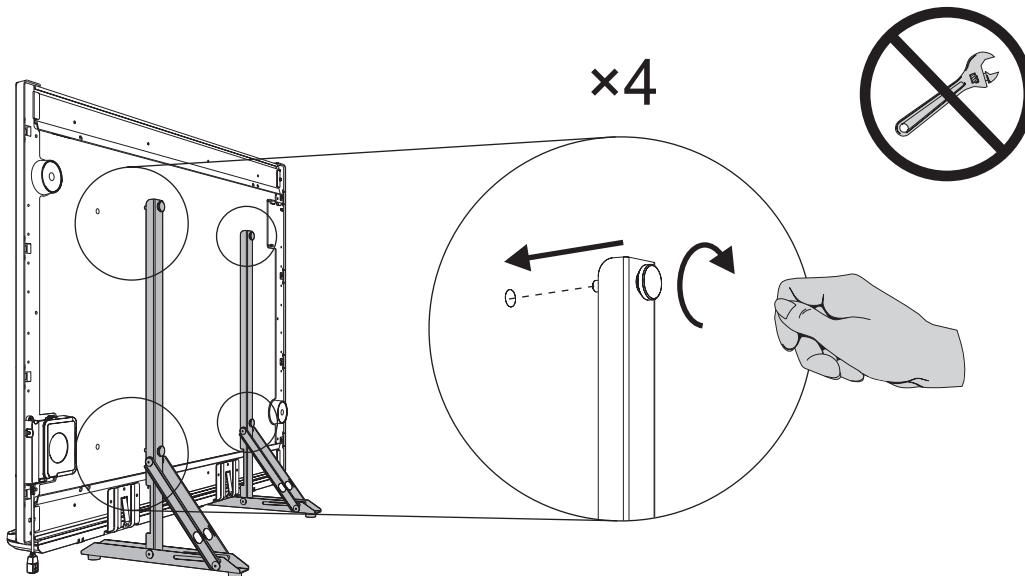

# TS6 Table Stand for the SMART Board™ 640 Interactive Whiteboard

1

2

**SMART Technologies Inc.**  
1207 – 11 Avenue SW, Suite 300  
Calgary, AB T3C 0M5  
CANADA  
Support +1.403.228.5940  
or Toll Free 1.866.518.6791 (Canada/U.S.)  
Support Fax +1.403.806.1256  
support@smarttech.com www.smarttech.com