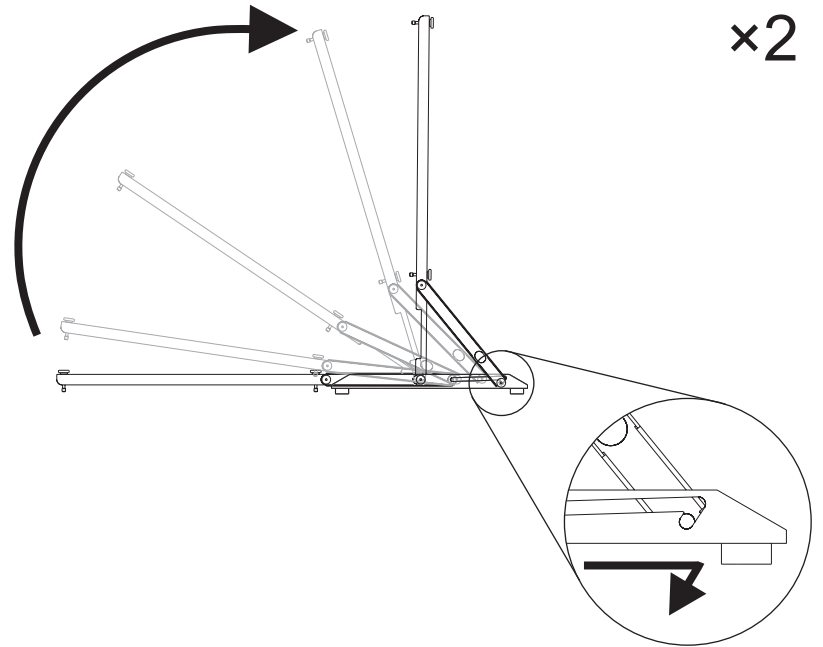

# TS6 Table Stand for the SMART Board™ 640 Interactive Whiteboard

1

2

**SMART Technologies Inc.**  
1207 – 11 Avenue SW, Suite 300  
Calgary, AB T3C 0M5  
CANADA  
Support +1.403.228.5940  
or Toll Free 1.866.518.6791 (Canada/U.S.)  
Support Fax +1.403.806.1256  
support@smarttech.com www.smarttech.com